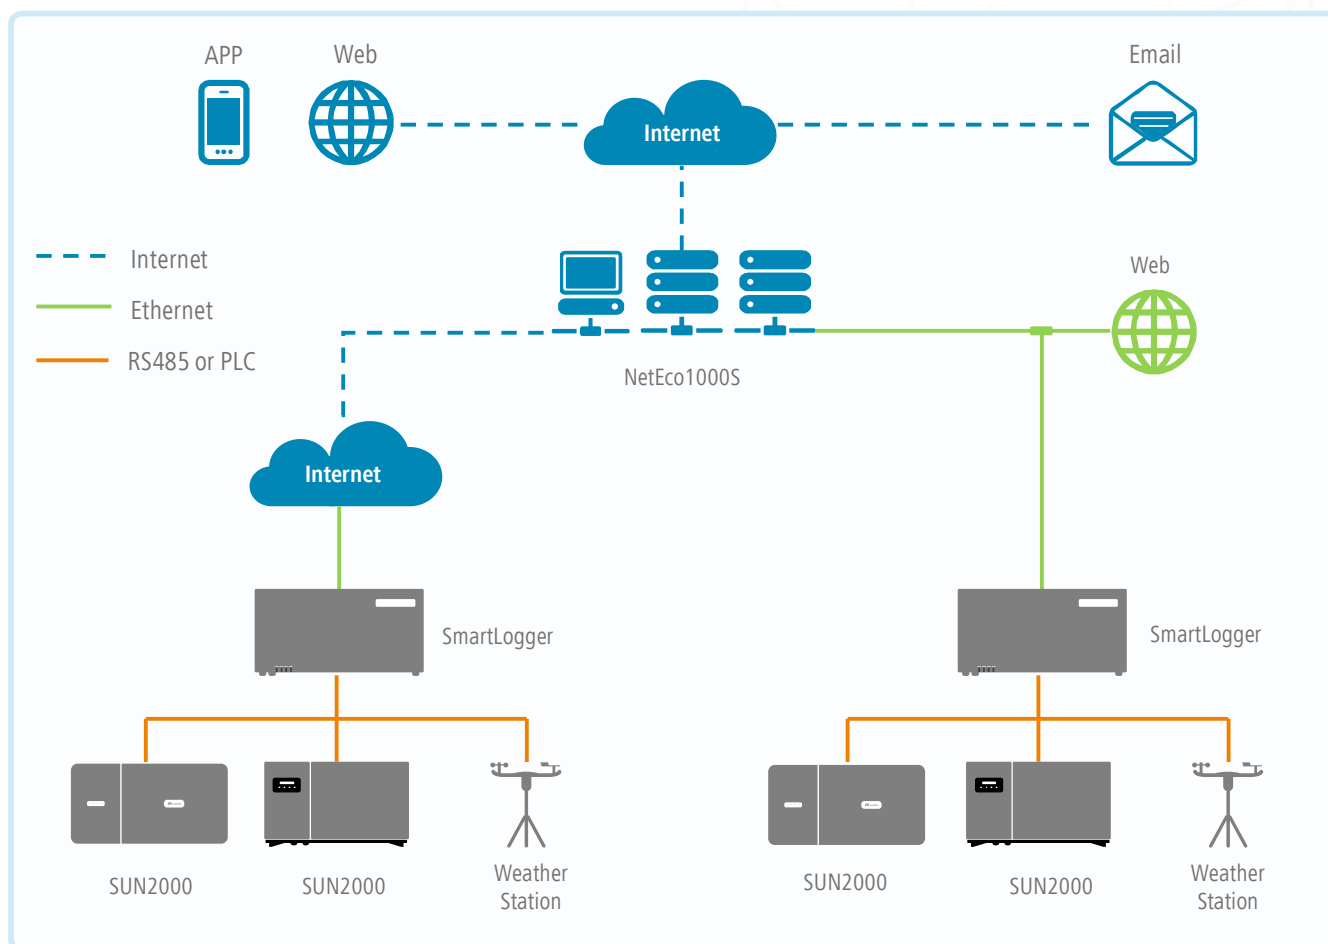

Network Structure

The text and figures reflect the current technical state at the time of printing. Subject to technical changes. Errors and omissions excepted. Huawei assumes no liability for mistakes or printing errors. For more information, please visit solar.huawei.com. Version No.:01-(201808)