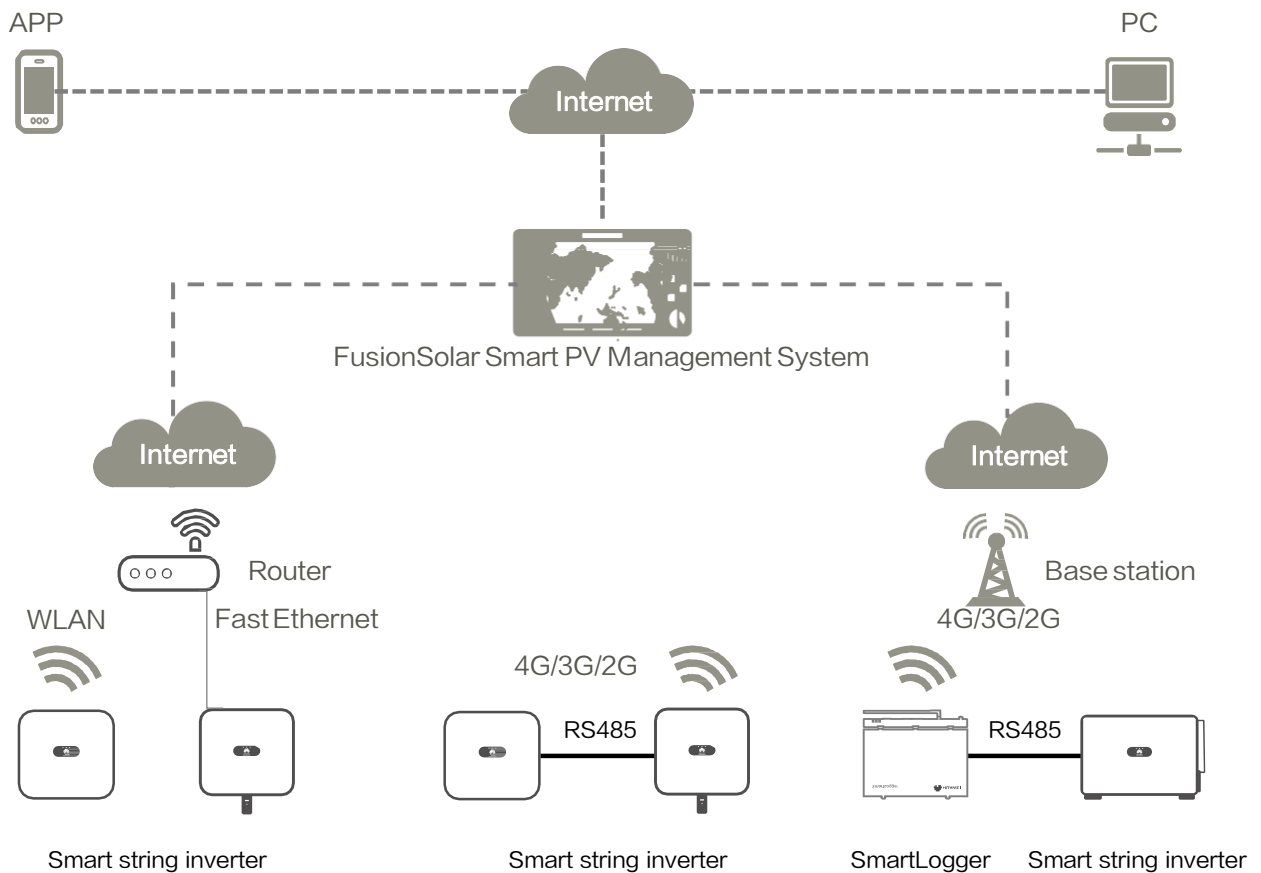

FusionSolar Smart PV Management System

Better experience

- One APP for all access procedure
- Auto-definition of local components
- Module auto-mapping within 5s

Energy visualization

- KPI Dashboard, centralized management of multiple plants
- Module-level monitoring
- Report subscription and real-time alarm push

Smart O&M

- One-screen mgmt. of site, personnel, status
- One-click ticket dispatching & site navigation
- Online Smart I-V Curve Diagnosis, 15mins required for a 100MW plant diagnosis

Networking

FusionSolar Smart PV Management System

Category	Function	Web	APP
Homepage	PV Plants List	●	●
	Add Plant	●	●
Report Management	Plant Report	●	
	Inverter Report	●	
	Battery Report	●	
Device Management	Device Details	●	●
	Remote Parameter Setting	●	
	Remote Optimizer Search	●	
Intelligent O&M	Real-time Status	●	
	Alarm Management	●	●
	Task Management	●	●
	Smart IV-Curve Diagnose	●	
KPI Dashboard	KPI Dashboard	●	
Homepage of Single Plant	Energy Flow	●	●
	Energy Management	●	●
	Plant Layout	●	●
	Kiosk Mode	●	
System Setting	Plant Management	●	●
	Company Management	●	
Demo	Demo Site	●	●