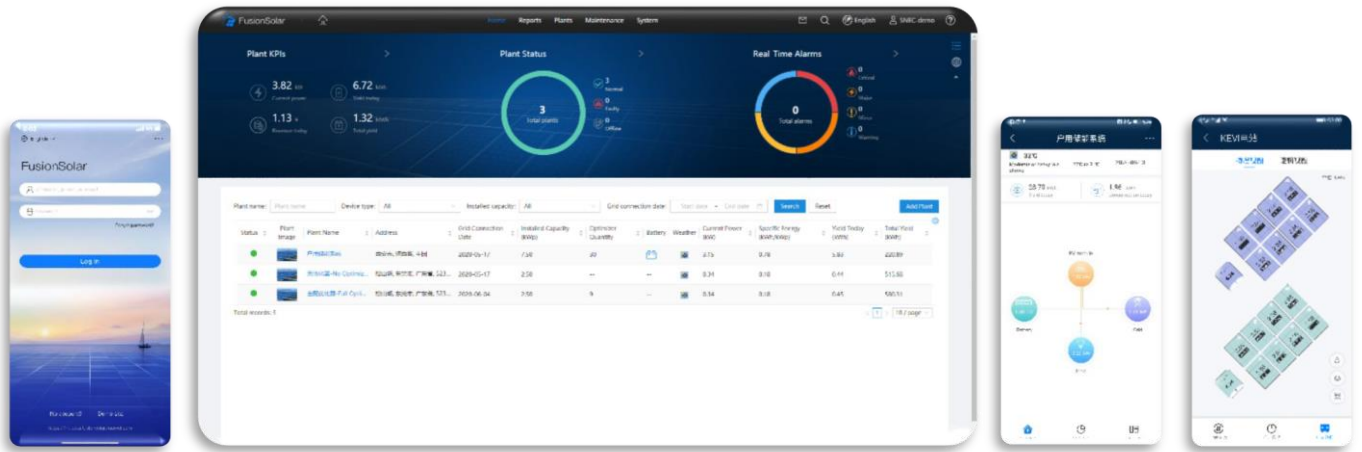

FusionSolar Smart PV Management System

Better experience

- One APP for all access procedure
- Auto-definition of local components
- Module auto-mapping within 5s

Energy visualization

- KPI Dashboard, centralized management of multiple plants
- Module-level monitoring
- Report subscription and real-time alarm push

Smart O&M

- One-screen mgmt. of site, personnel, status
- One-click ticket dispatching & site navigation
- Online Smart I-V Curve Diagnosis, 15mins required for a 100MW plant diagnosis

Networking

FusionSolar Smart PV Management System

Category	Function	Web	APP
Homepage	PV Plants List	●	●
	Add Plant	●	●
Report Management	Plant Report	●	
	Inverter Report	●	
	Battery Report	●	
Device Management	Device Details	●	●
	Remote Parameter Setting	●	
	Remote Optimizer Search	●	
Intelligent O&M	Real-time Status	●	
	Alarm Management	●	●
	Task Management	●	●
	Smart IV-Curve Diagnose	●	
KPI Dashboard	KPI Dashboard	●	
Homepage of Single Plant	Energy Flow	●	●
	Energy Management	●	●
	Plant Layout	●	●
	Kiosk Mode	●	
System Setting	Plant Management	●	●
	Company Management	●	
Demo	Demo Site	●	●