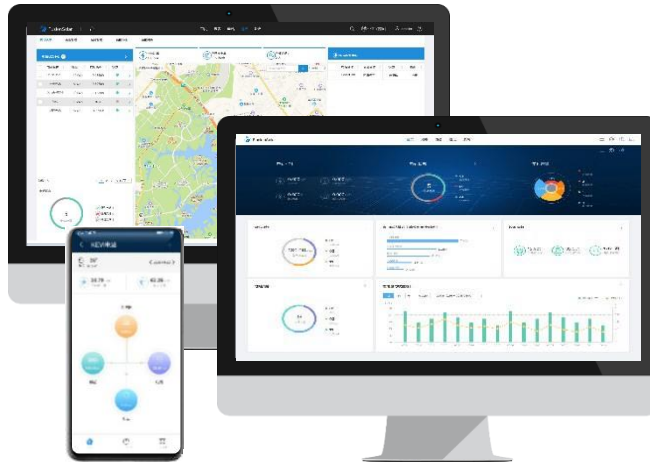

FusionSolar Smart PV Management System

Better experience

- One APP for all access procedure
- Auto-definition of local components
- Module auto-mapping within 5s

Energy visualization

- KPI Dashboard, centralized management of multiple plants
- Module-level monitoring
- Report subscription and real-time alarm push

Smart O&M

- One-screen mgmt. of site, personnel, status
- One-click ticket dispatching & site navigation
- Online Smart I-V Curve Diagnosis, 15mins required for a 100MW plant diagnosis

Networking

FusionSolar Smart PV Management System

Category	Function	Web	APP
Homepage	PV Plants List	●	●
	Add Plant	●	●
Report Management	Plant Report	●	
	Inverter Report	●	
	Battery Report	●	
Device Management	Device Details	●	●
	Remote Parameter Setting	●	
	Remote Optimizer Search	●	
Intelligent O&M	Real-time Status	●	
	Alarm Management	●	●
	Task Management	●	●
	Smart IV-Curve Diagnose	●	
KPI Dashboard	KPI Dashboard	●	
Homepage of Single Plant	Energy Flow	●	●
	Energy Management	●	●
	Plant Layout	●	●
	Kiosk Mode	●	
System Setting	Plant Management	●	●
	Company Management	●	
Demo	Demo Site	●	●