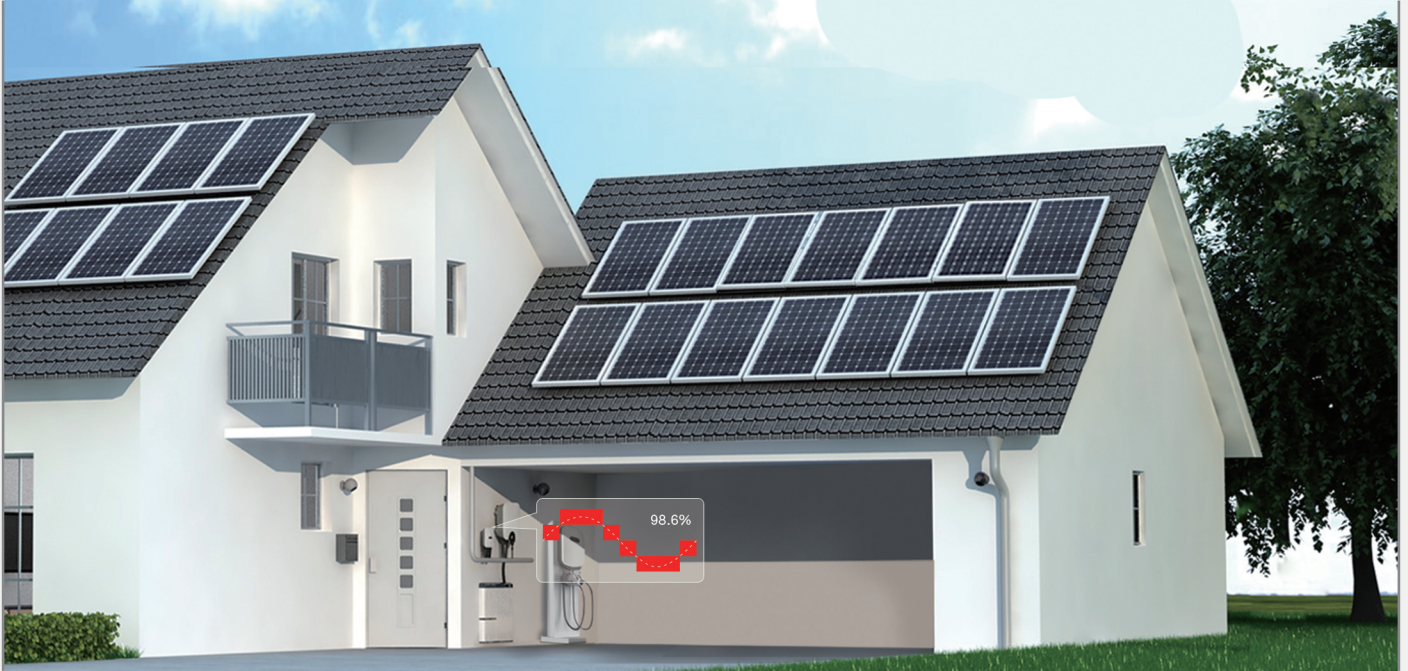

THE SUN RISING OVER HORIZON

SUN2000L Inverter
7 years standard warranty

Smart PV Optimiser
25 years standard warranty

Smart PV Safety Box
10 years standard warranty

FUSIONHOME SMART ENERGY SOLUTION

HIGHER EFFICIENCY, MORE YIELDS

Huawei solar inverter can efficiently converting solar power into more electricity for home use with a maximum efficiency of 98.6%, thanks to the powerful 5-level inverter topology.

BATTERY READY, SECURE FUTURE

With the high price of battery dropping rapidly, delaying installing at a later date appears to be the smarter move. However, with Huawei battery ready inverter you can easily add a battery now or any time in the future – with simple Plug & Play.