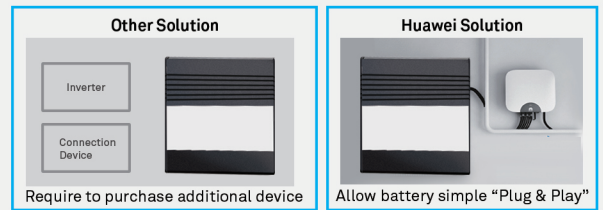

FUSIONHOME SMART ENERGY SOLUTION

HIGHER EFFICIENCY, MORE YIELDS

Huawei solar inverter can efficiently converting solar power into more electricity for home use with a maximum efficiency of 98.6%, thanks to the powerful 5-level inverter topology.

BATTERY READY, SECURE FUTURE

With the high price of battery dropping rapidly, delaying installing at a later date appears to be the smarter move. However, with Huawei battery ready inverter you can easily add a battery now or any time in the future – with simple Plug & Play.

No need to purchase additional battery connection device or conduct system retrofit.

HAPPY CUSTOMER

Simon owns a 8kW(SUN2000L-3KTL & 5KTL) FusionHome system in Sydney and, since Dec 2017, is already seeing the benefit of partial optimiser solution. He has in total 36 PV modules, among which 24pcs are affected by partial shading. Equipped with Huawei Smart PV Optimisers, Simon no longer needs to worry about shading problems – he can fully utilize his roof space to maximise yields whilst limiting costs on optimisers.

In addition, Huawei inverters also supports direct battery "Plug and Play", which enabled Simon to purchase an additional LG battery in July 2018.

@ Huawei FusionSolar

HUAWEI

solar.huawei.com