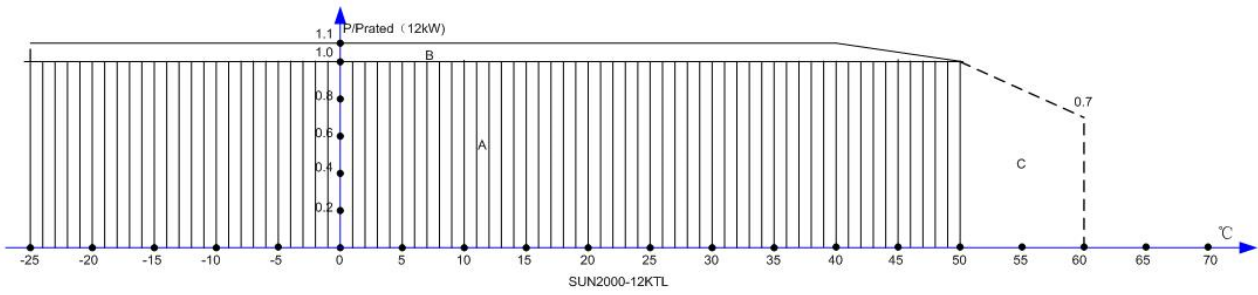

SUN2000-12KTL: