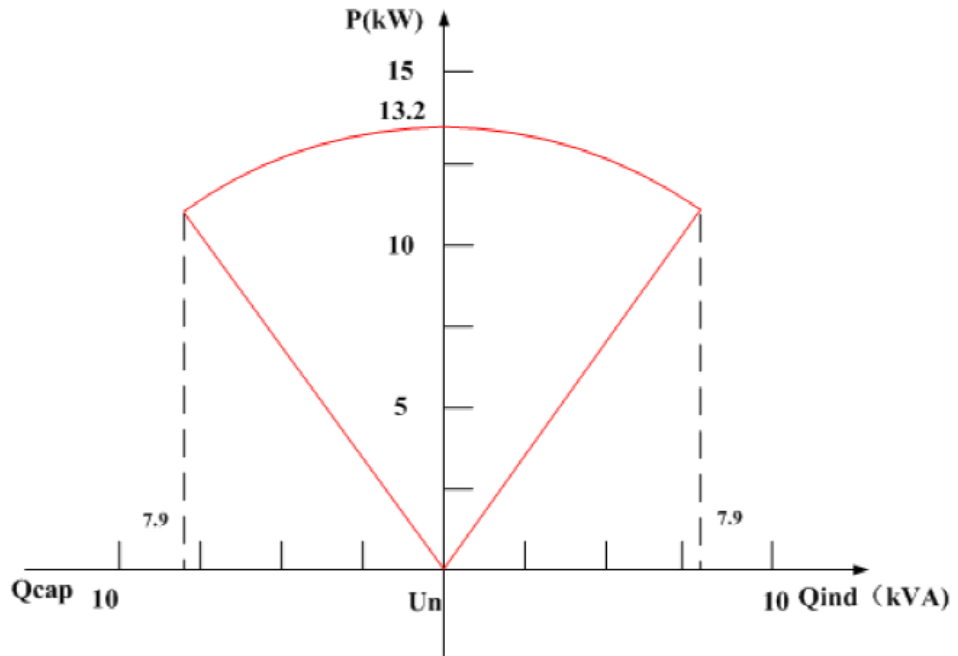

# Temperature Derating and PQ Curves for SUN2000 - 12KTL Inverters

**Huawei Technologies Co., Ltd.**

SUN2000-12KTL:

SUN2000-12KTL:

SUN2000-12kTL PQ Curve