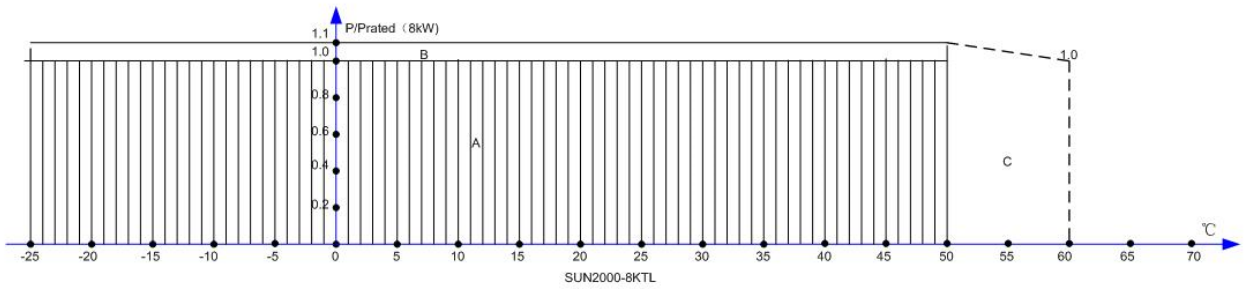

# Temperature Derating and PQ Curves for SUN2000 - 8KTL Inverters

**Huawei Technologies Co., Ltd.**

SUN2000-8KTL:

SUN2000-8kTL PQ Curve