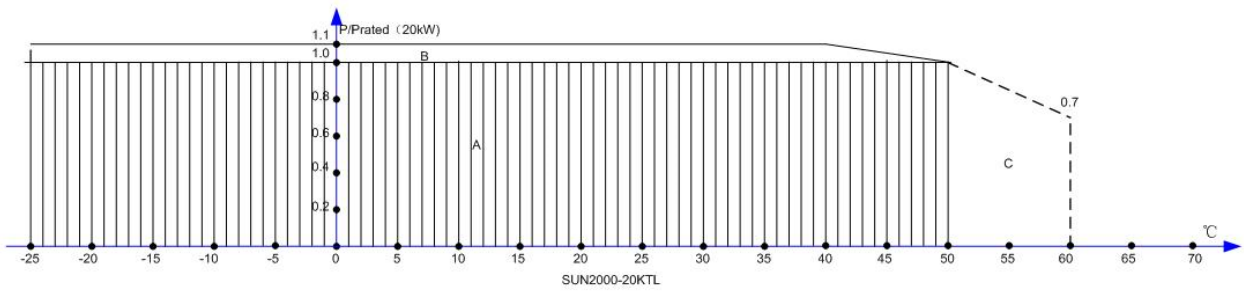

Temperature Derating and PQ Curves for SUN2000 - 17KTL Inverters

Huawei Technologies Co., Ltd.

SUN2000-17KTL:

SUN2000-17kTL PQ Curve

Temperature Derating and PQ Curves for SUN2000 - 20KTL Inverters

Huawei Technologies Co., Ltd.

SUN2000-20KTL: ↵

SUN2000-20kTL PQ Curve