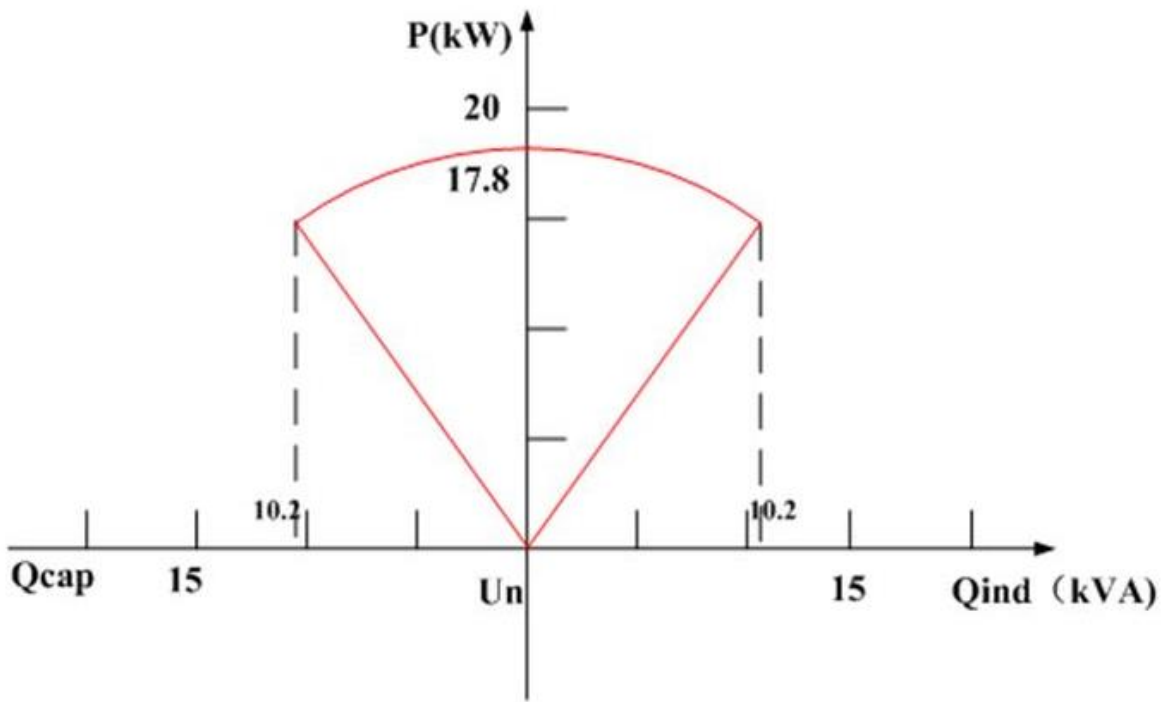

Temperature Derating and PQ Curves for SUN2000 - 17KTL Inverters

Huawei Technologies Co., Ltd.

SUN2000-17KTL:

SUN2000-17kTL PQ Curve

Temperature Derating and PQ Curves for SUN2000 - 20KTL Inverters

Huawei Technologies Co., Ltd.

SUN2000-20KTL: ↵

SUN2000-20kTL PQ Curve