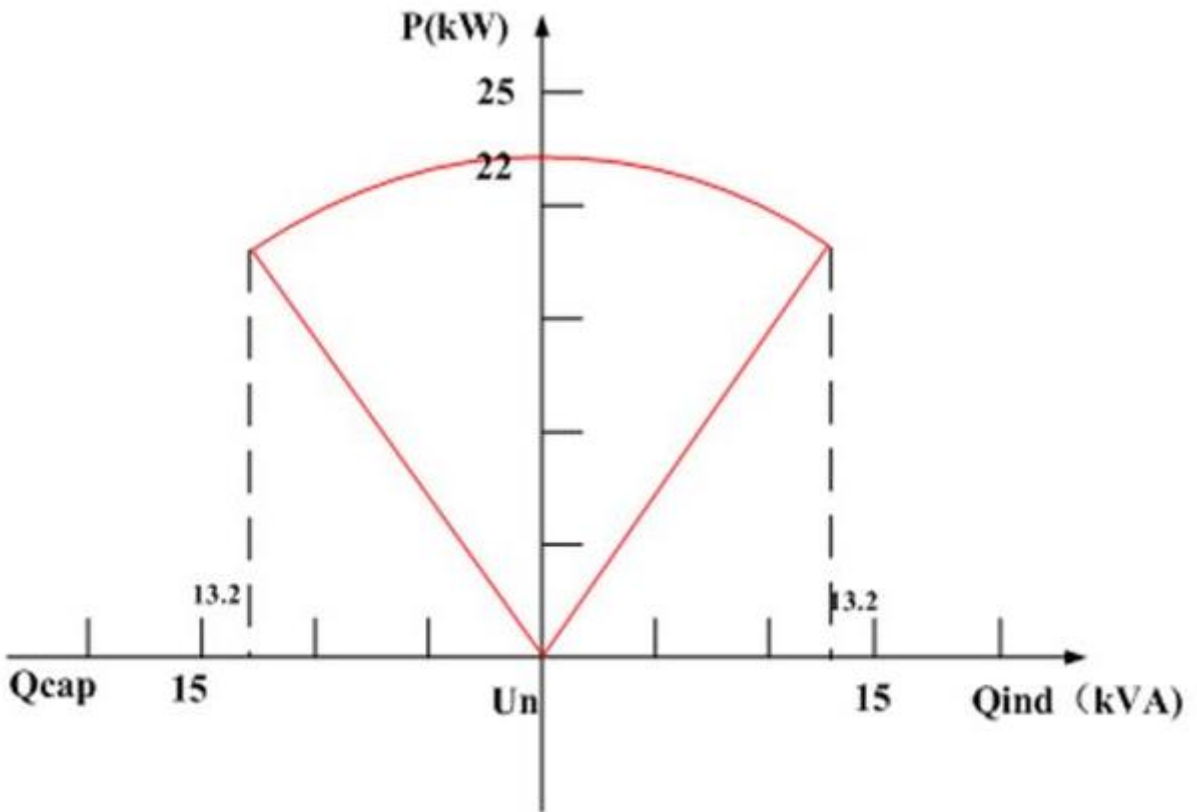

Temperature Derating and PQ Curves for SUN2000 - 17KTL Inverters

Huawei Technologies Co., Ltd.

SUN2000-17KTL:

SUN2000-17kTL PQ Curve

Temperature Derating and PQ Curves for SUN2000 - 20KTL Inverters

Huawei Technologies Co., Ltd.

SUN2000-20KTL: ↵

SUN2000-20kTL PQ Curve