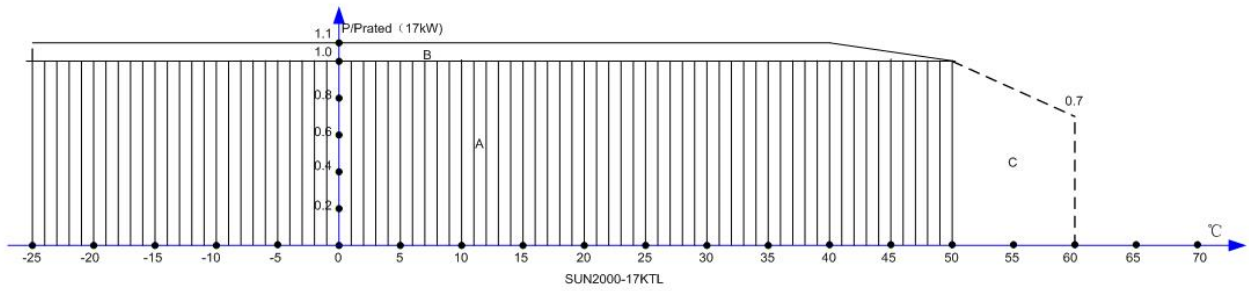

Temperature Derating and PQ Curves for SUN2000 - 17KTL Inverters

Huawei Technologies Co., Ltd.

SUN2000-17KTL:

SUN2000-17kTL PQ Curve

Temperature Derating and PQ Curves for SUN2000 - 20KTL Inverters

Huawei Technologies Co., Ltd.

SUN2000-20KTL: ↵

SUN2000-20kTL PQ Curve