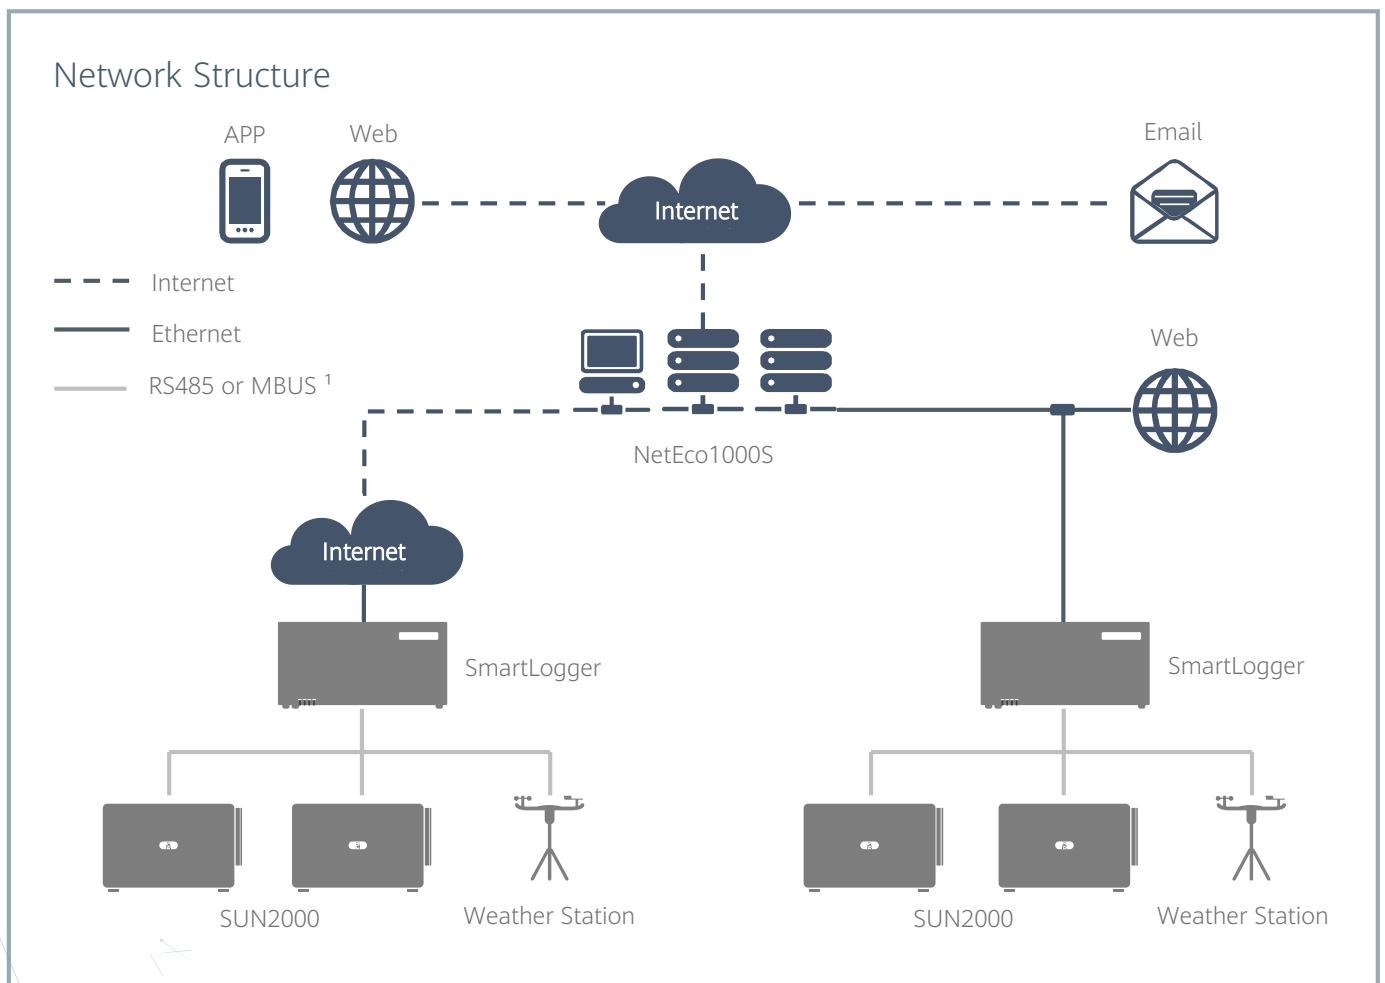

NetEco1000S

Smart

Auto faults alarming and reports issuing
Smart I-V Curve Diagnosis supported

Simple

One-click installation on PC
Fault alarms via SMS and E-mail

Reliable

Hierarchical management
Up to 25 years data storage

1 - Compatible with communication mode of PLC (Power Line Communication).