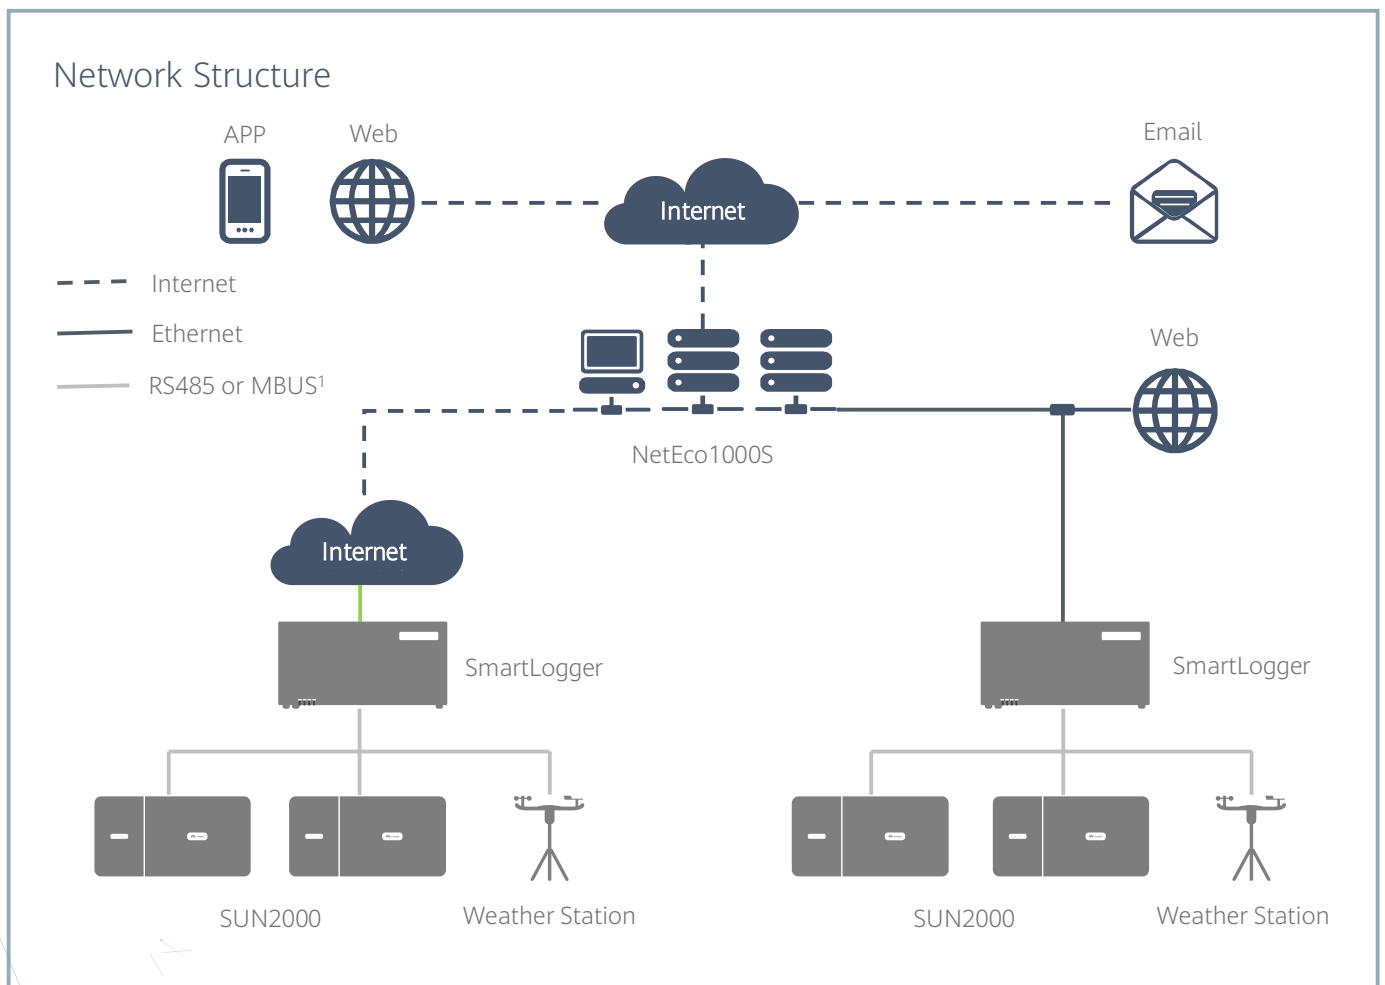

NetEco1000S

Smart

Auto faults alarming and reports issuing
Smart I-V Curve Diagnosis supported

Simple

One-click installation on PC
Fault alarms via SMS and E-mail

Reliable

Hierarchical management
Up to 25 years data storage

1 - Compatible with communication mode of PLC (Power Line Communication).