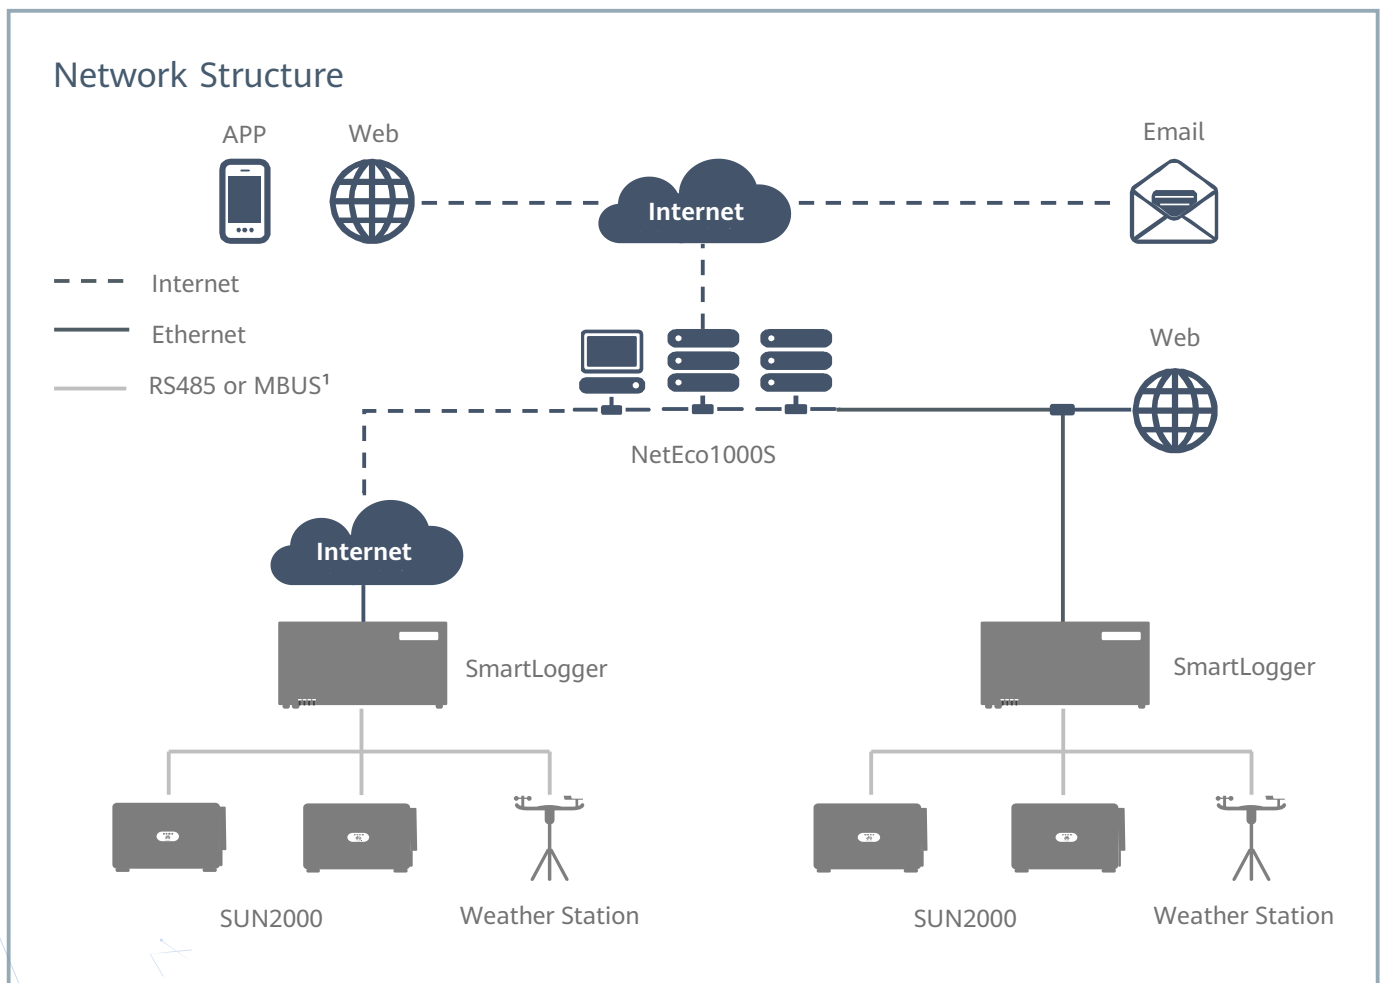

NetEco1000S

Smart

Auto faults alarming and reports issuing
Smart I-V Curve Diagnosis supported

Simple

One-click installation on PC
Fault alarms via SMS and E-mail

Reliable

Hierarchical management
Up to 25 years data storage

1 - Compatible with communication mode of PLC (Power Line Communication).