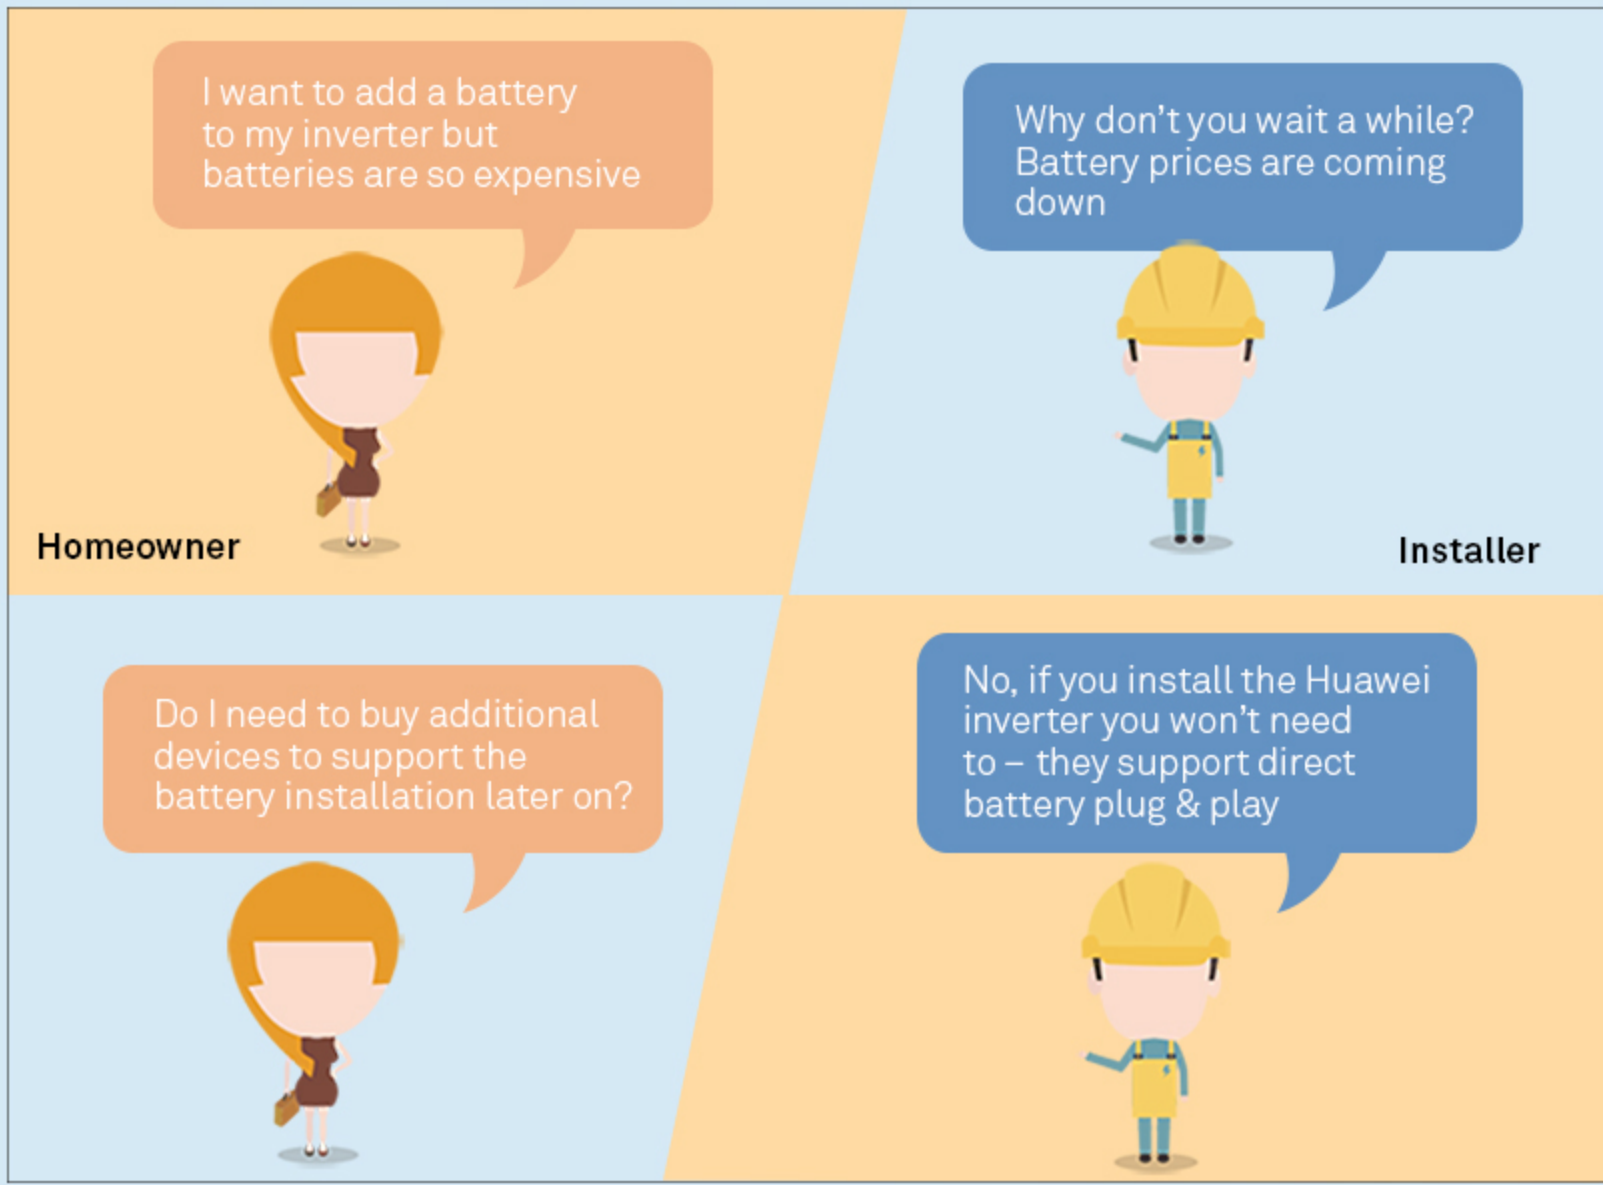

BATTERY READY IS COMING!

Huawei inverter supports direct plug & play battery storage installation

Great, let's go with Huawei then

BATTERY READY

NOW AVAILABLE AT

(Please add your company logo and contact details for your customers)

SUN2000L Inverter

Smart PV Optimiser

Smart PV Safety Box

Smart Power Sensor

@ Huawei FusionSolar

HUAWEI solar.huawei.com