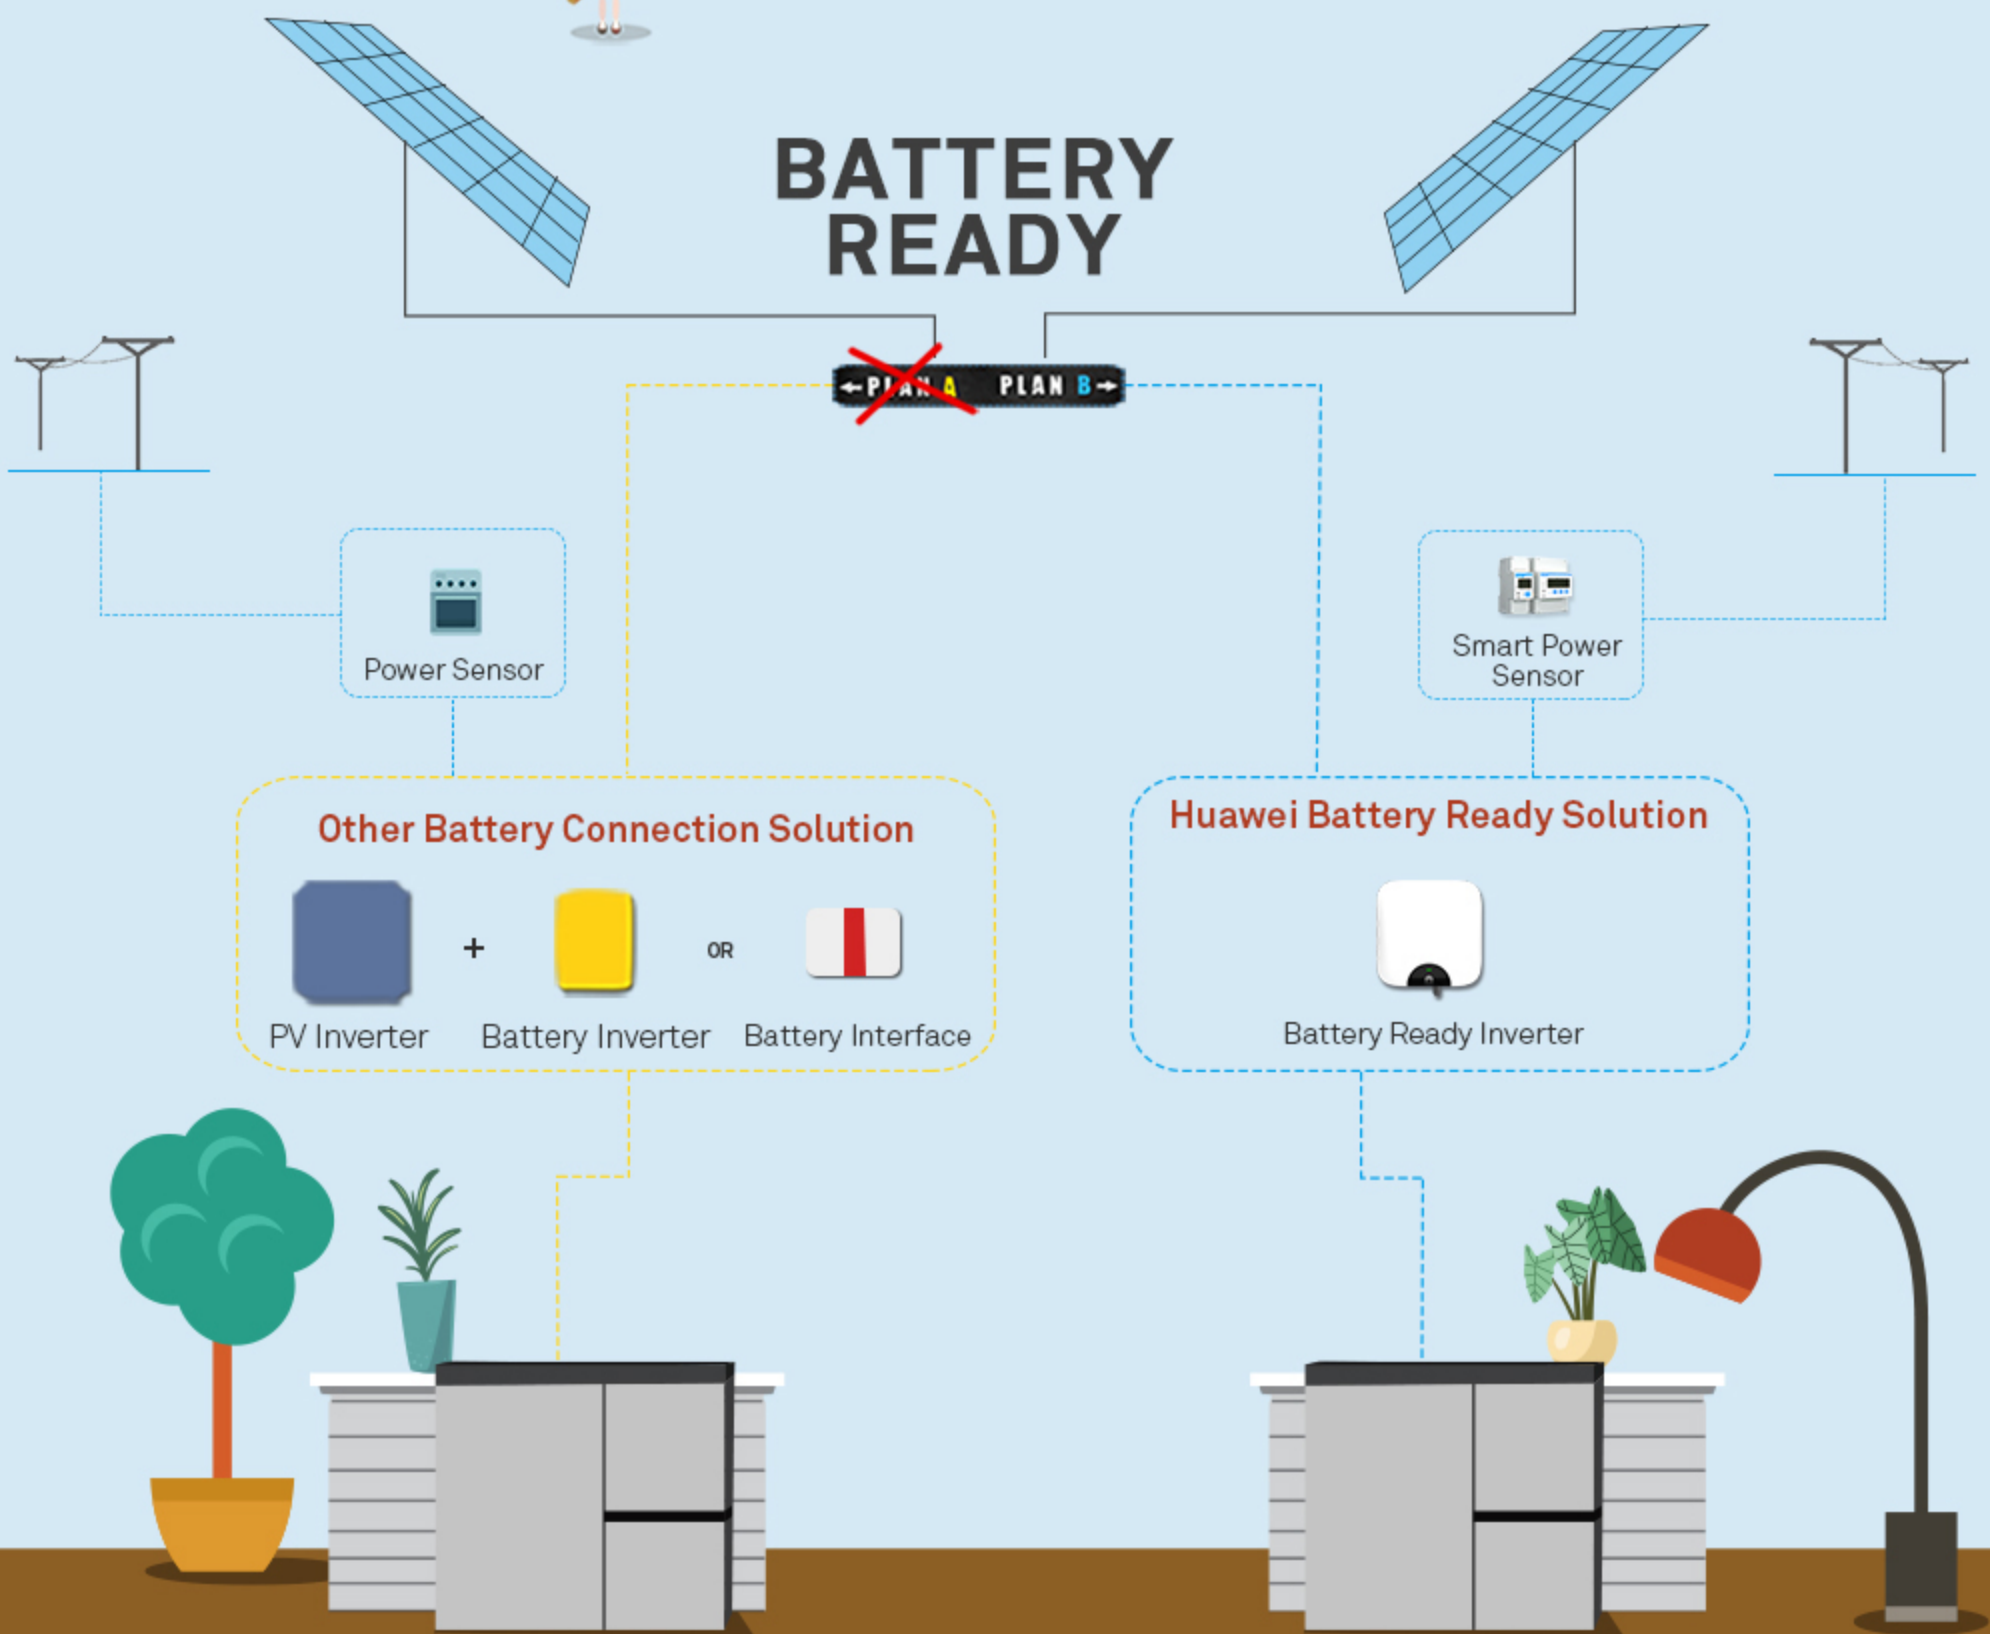

BATTERY READY IS COMING!

Huawei inverter supports direct plug & play battery storage installation

Great, let's go with Huawei then

BATTERY READY

NOW AVAILABLE AT

(Please add your company logo and contact details for your customers)

SUN2000L Inverter

Smart PV Optimiser

Smart PV Safety Box

Smart Power Sensor

@ Huawei FusionSolar

HUAWEI solar.huawei.com