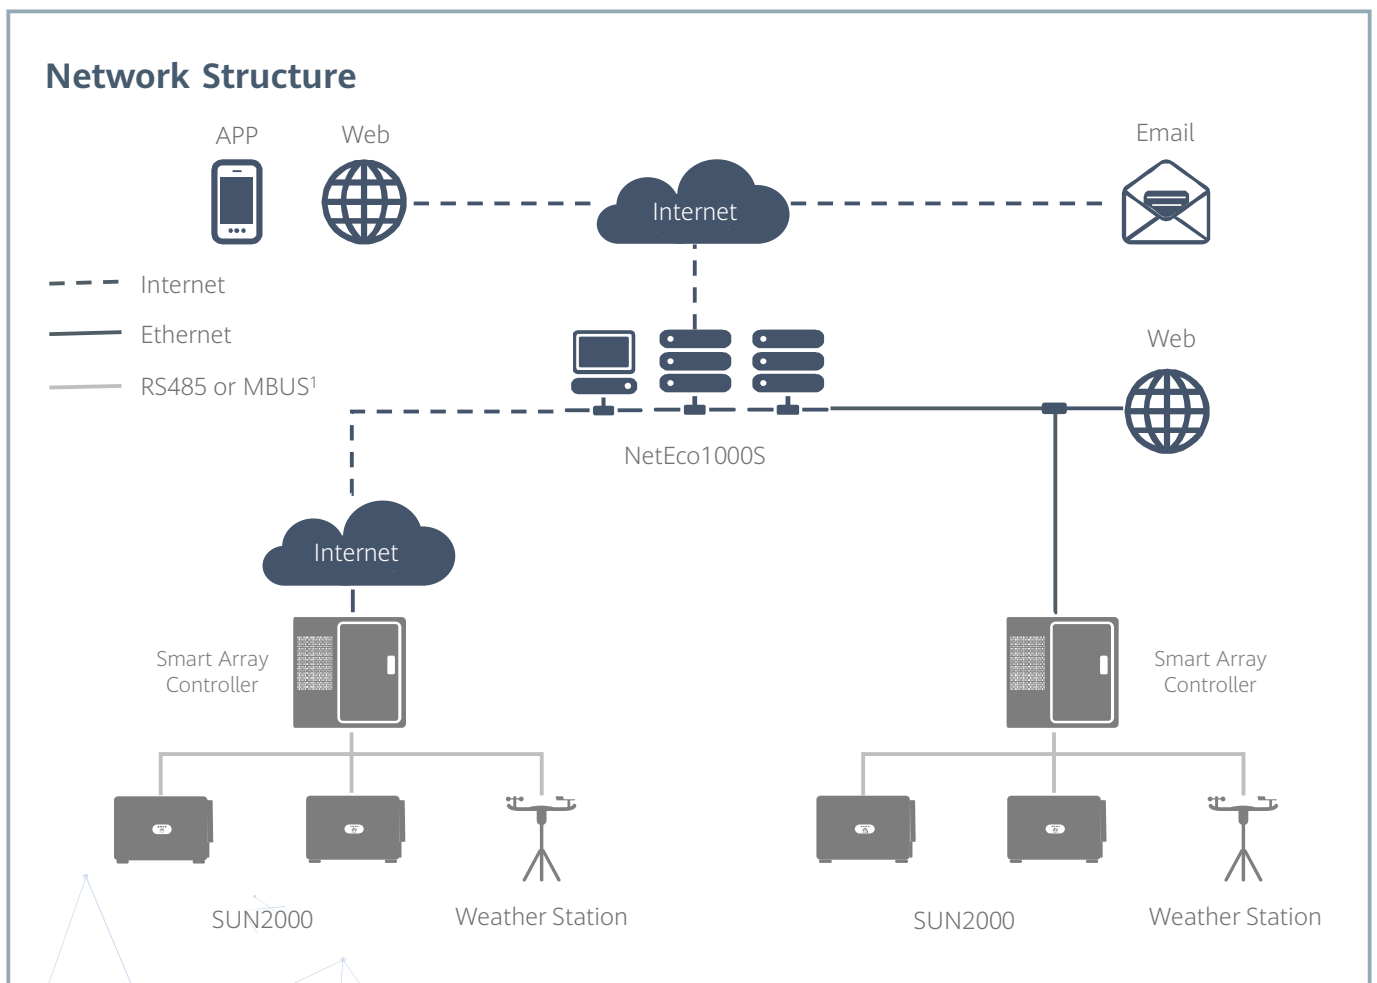

NetEco1000S

Smart

Auto fault alarming and report issuing
Smart I-V Curve Diagnosis supported

Simple

One-click installation on PC
Fault alarm via SMS and E-mail

Reliable

Hierarchical management
Up to 25 years data storage

1 - Compatible with communication mode of PLC (Power Line Communication).