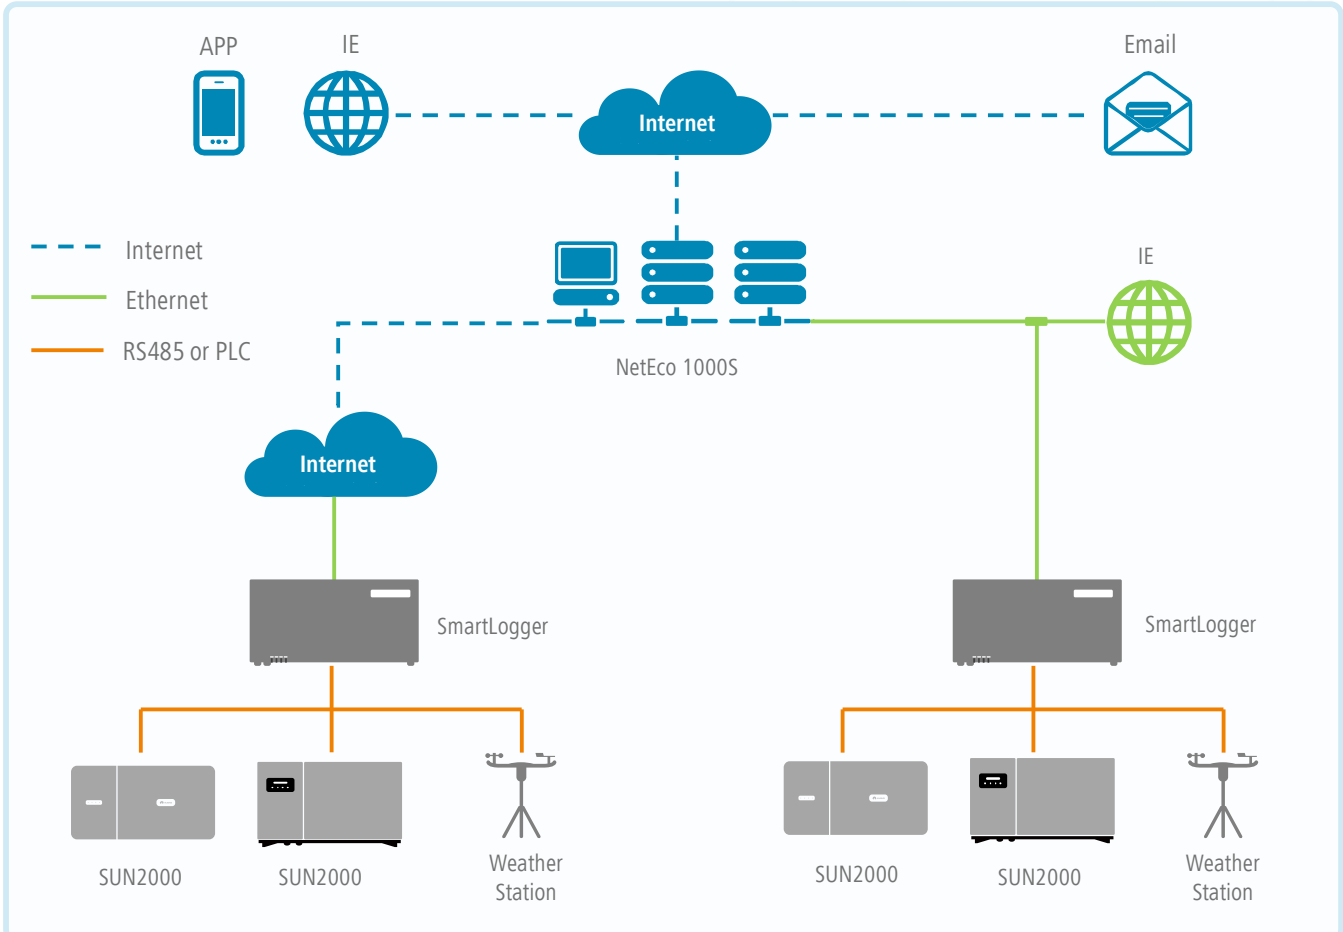

Network Structure

The text and figures reflect the current technical state at the time of printing. Subject to technical changes. Errors and omissions excepted. Huawei assumes no liability for mistakes or printing errors. For more information, please visit solar.huawei.com. Version No.:01-(20180604)