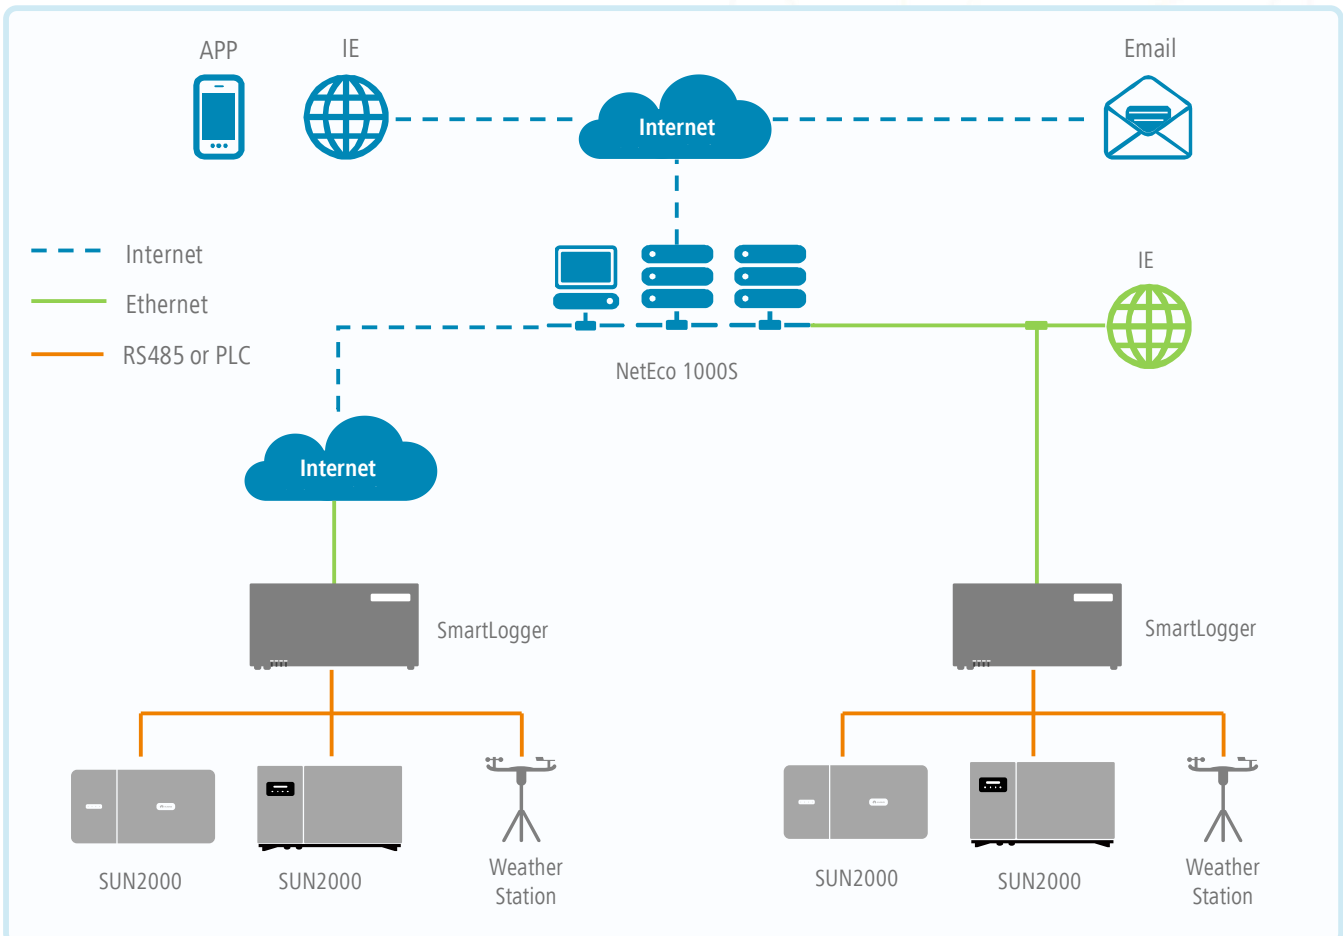

Network Structure

The text and figures reflect the current technical state at the time of printing. Subject to technical changes. Errors and omissions excepted. Huawei assumes no liability for mistakes or printing errors. For more information, please visit solar.huawei.com. Version No.:01-(20180604)