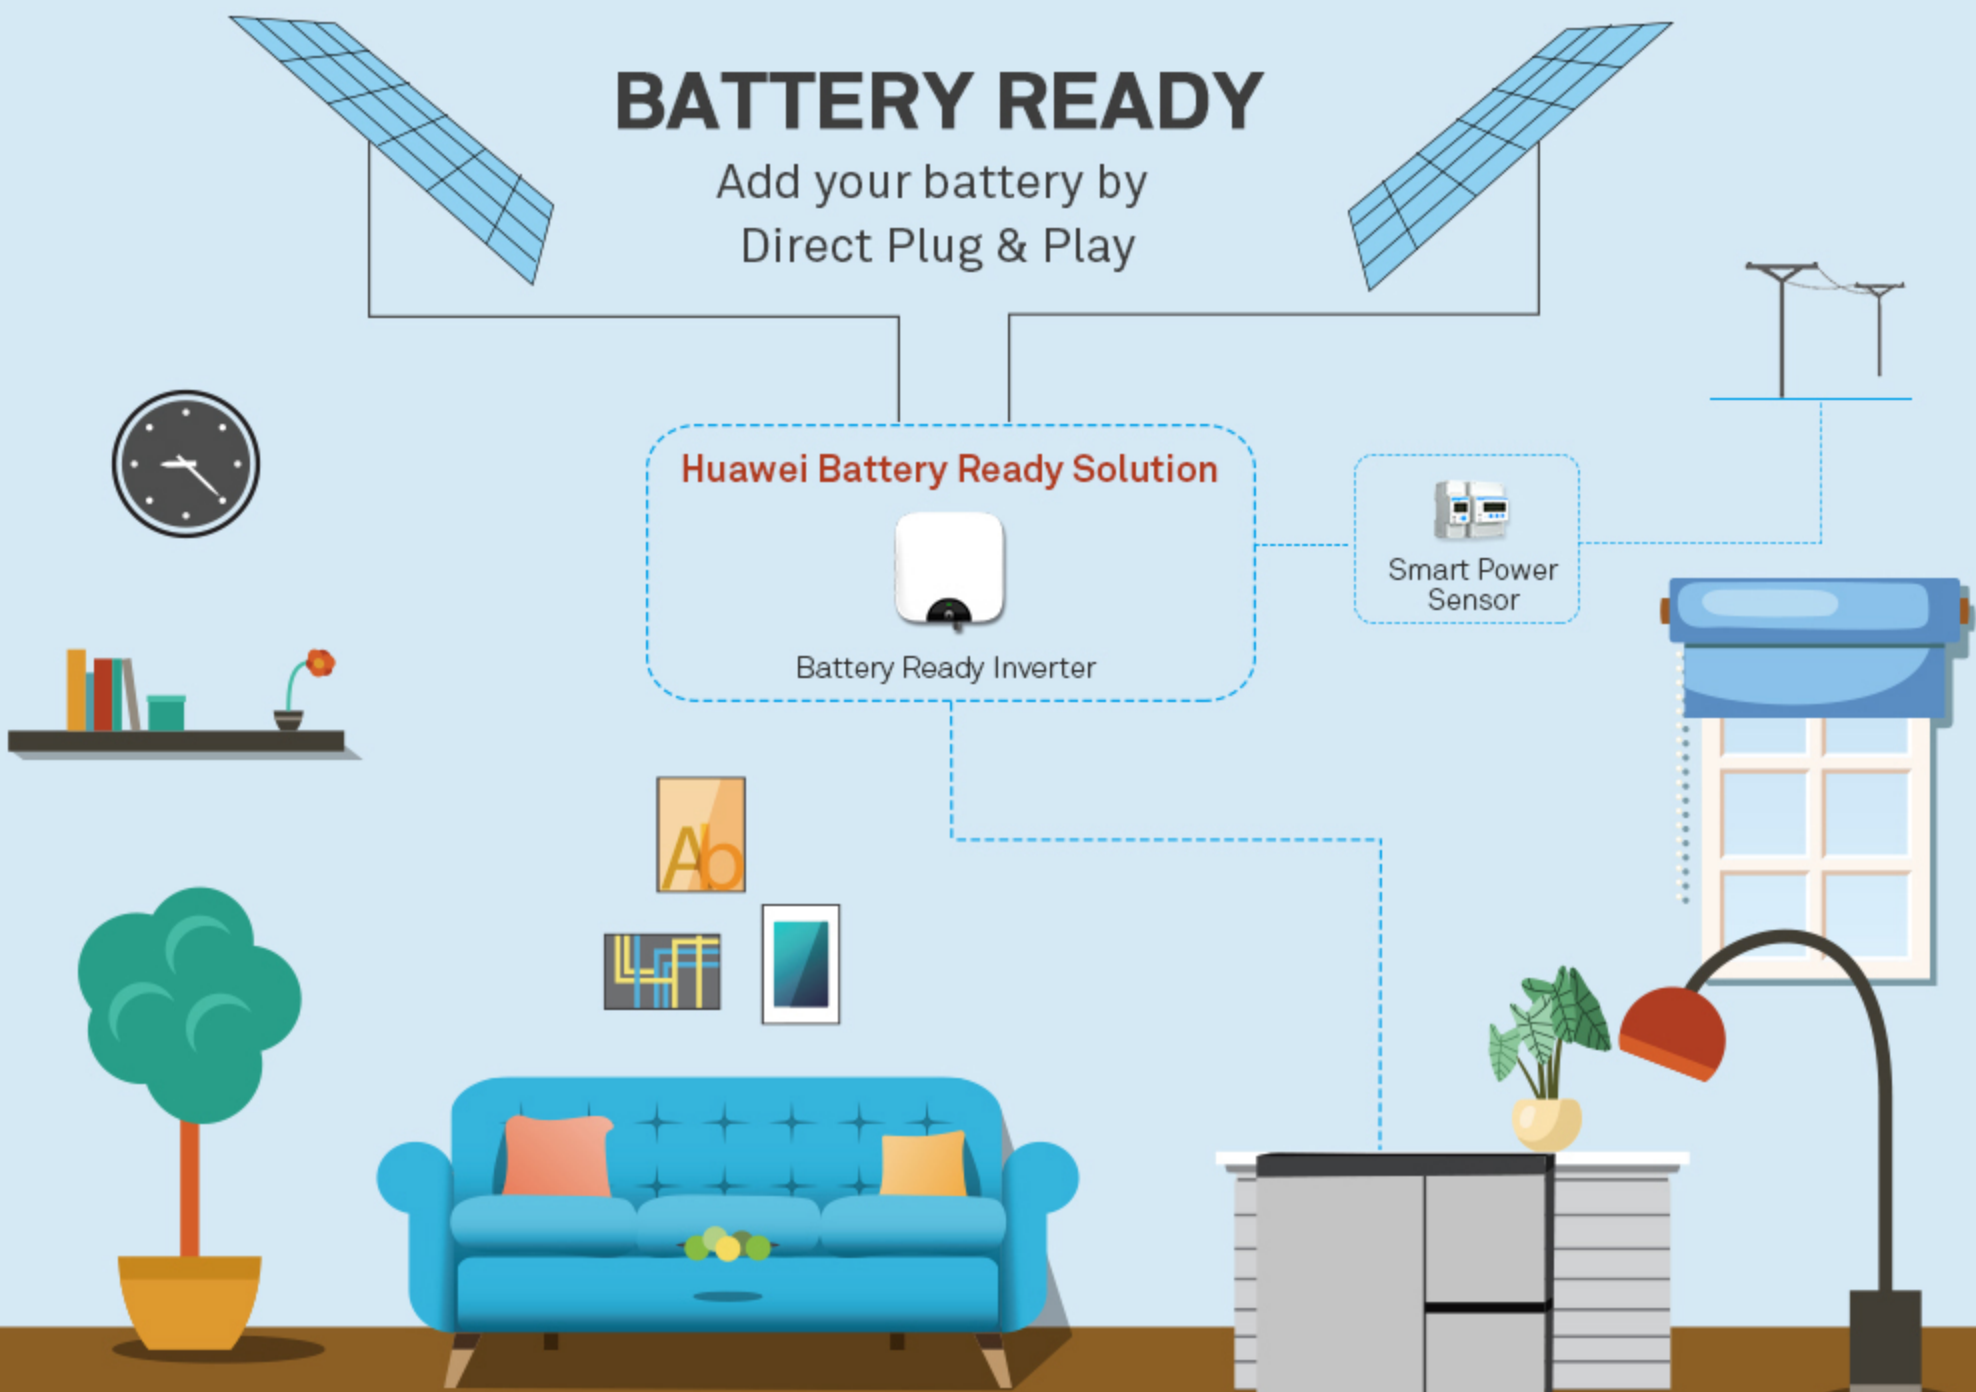

# NO SYSTEM RETROFIT TO ADD A BATTERY

No need to buy additional battery connection device

No need to pay extra system retrofit cost

## BATTERY READY

Add your battery by Direct Plug & Play

**NOW AVAILABLE AT**

(Please add your company logo and contact details for your customers)

SUN2000L Inverter

Smart PV Optimiser

Smart PV Safety Box

Smart Power Sensor